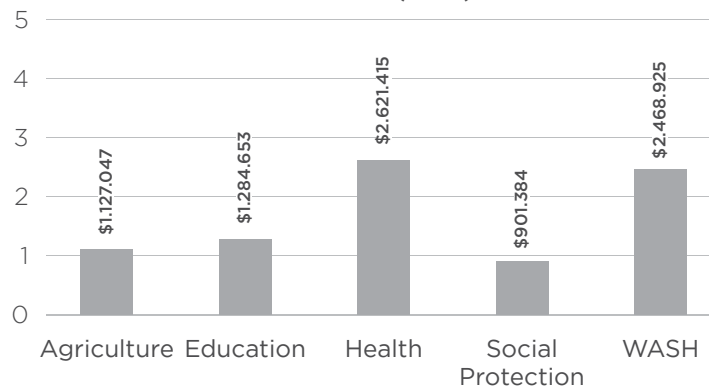

Joined: February 2014
Population: 3.95 million

Liberia

Institutional Transformations in 2015 - 16

Not available for 2014*
Not available for 2015*
Not available for 2016*

Bringing people together into a shared space for action

Not available for 2014*
Not available for 2015*
Not available for 2016*

Ensuring a coherent policy and legal framework

Not available for 2014*
Not available for 2015*
Not available for 2016*

Aligning actions around a common results framework

Not available for 2014*
Not available for 2015*
Not available for 2016*

Financing tracking and resource mobilisation

Nutrition-Relevant Allocations Across Government Sectors in USD Millions (2015)

**This denotes that a country has not completed the joint assessment in the given year.*