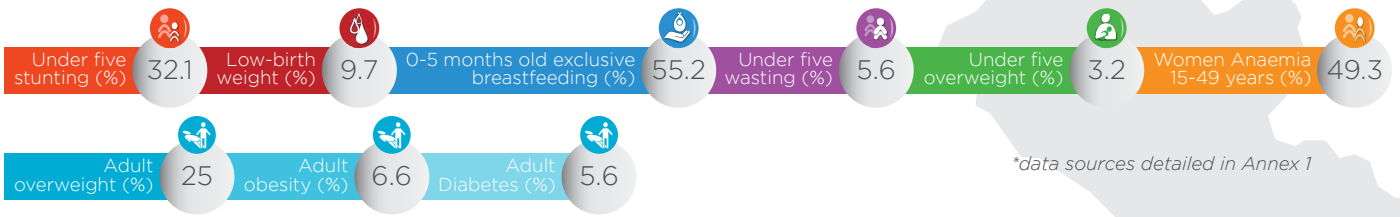

Joined: February 2014
Population: 3.95 million

Liberia

Institutional Transformations in 2015 - 16

Not available for 2014*
Not available for 2015*
Not available for 2016*

Bringing people together into a shared space for action